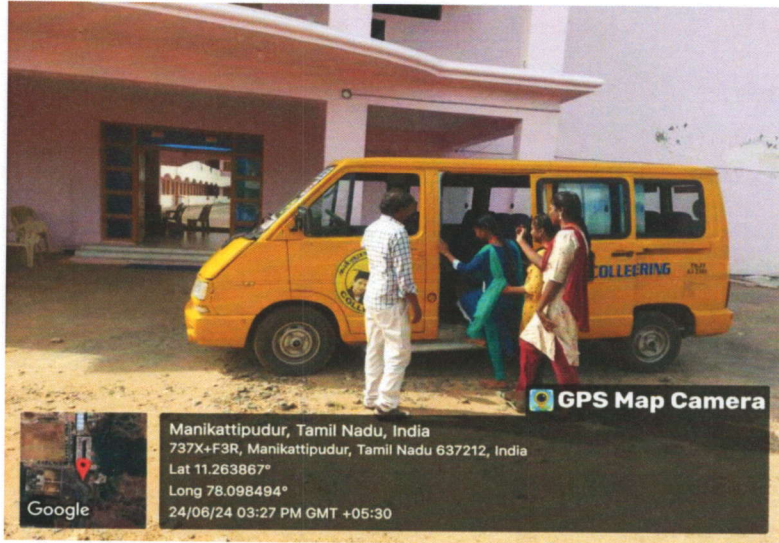

MEDICAL VAN FOR GIRLS STUDENTS

Dr. K. MAHADEVAN, B.E., M.E., Ph.D.,
PRINCIPAL
CMS COLLEGE OF ENGINEERING,
NAMAKKAL - 637 003.