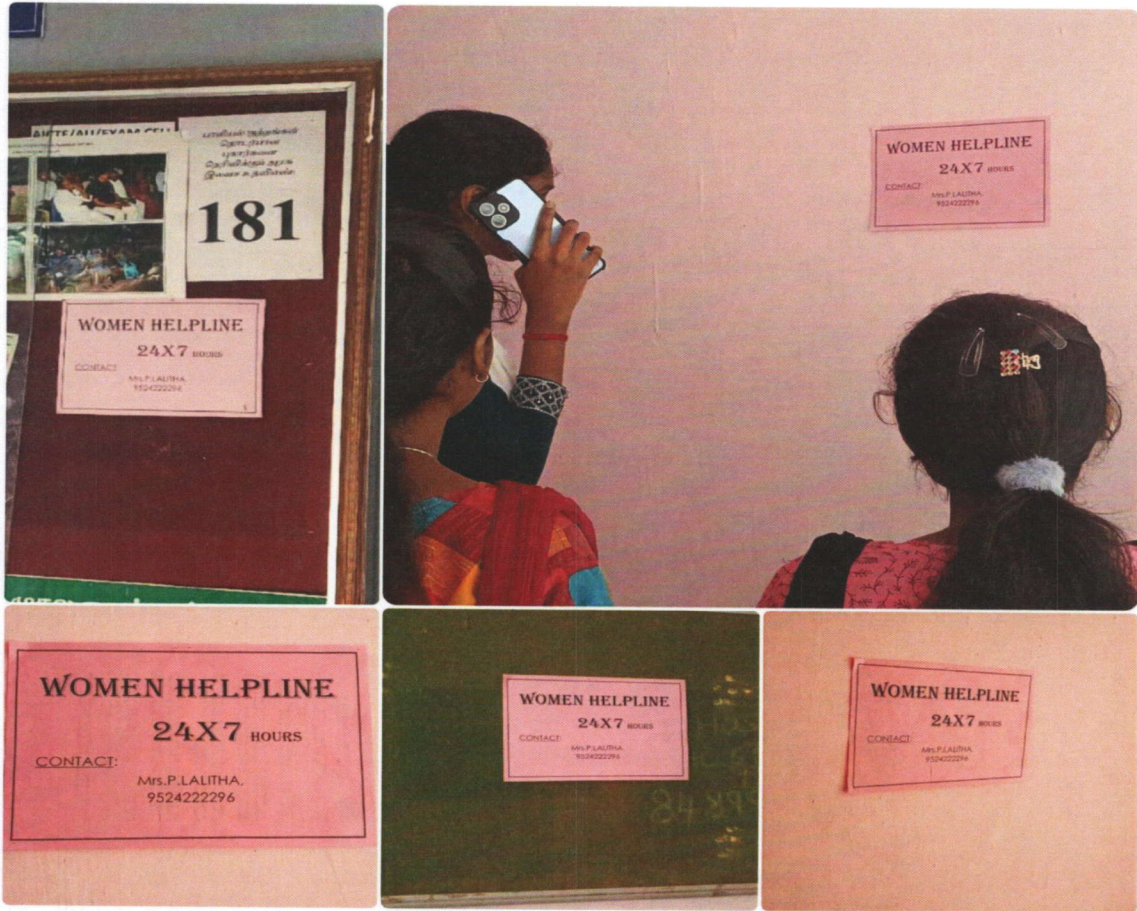

WOMEN'S HELPLINE SUPPORT

Dr. K. MAHADEVAN, B.E., M.E., Ph.D.,
PRINCIPAL
CMS COLLEGE OF ENGINEERING,
NAMAKKAL - 637 003.