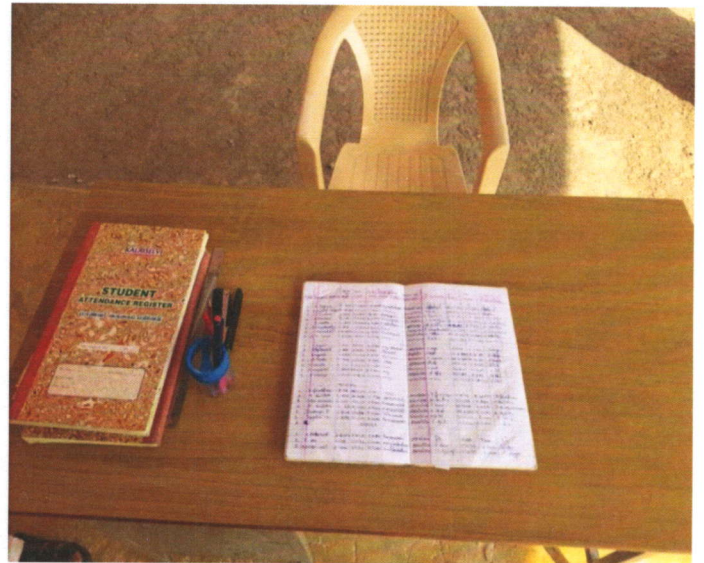

GIRLS HOSTEL IN-OUT ENTRY REGISTER

K. Mahadevan

Dr. K. MAHADEVAN, B.E., M.E., Ph.D.,
PRINCIPAL
CMS COLLEGE OF ENGINEERING,
NAMAKKAL - 637 003.