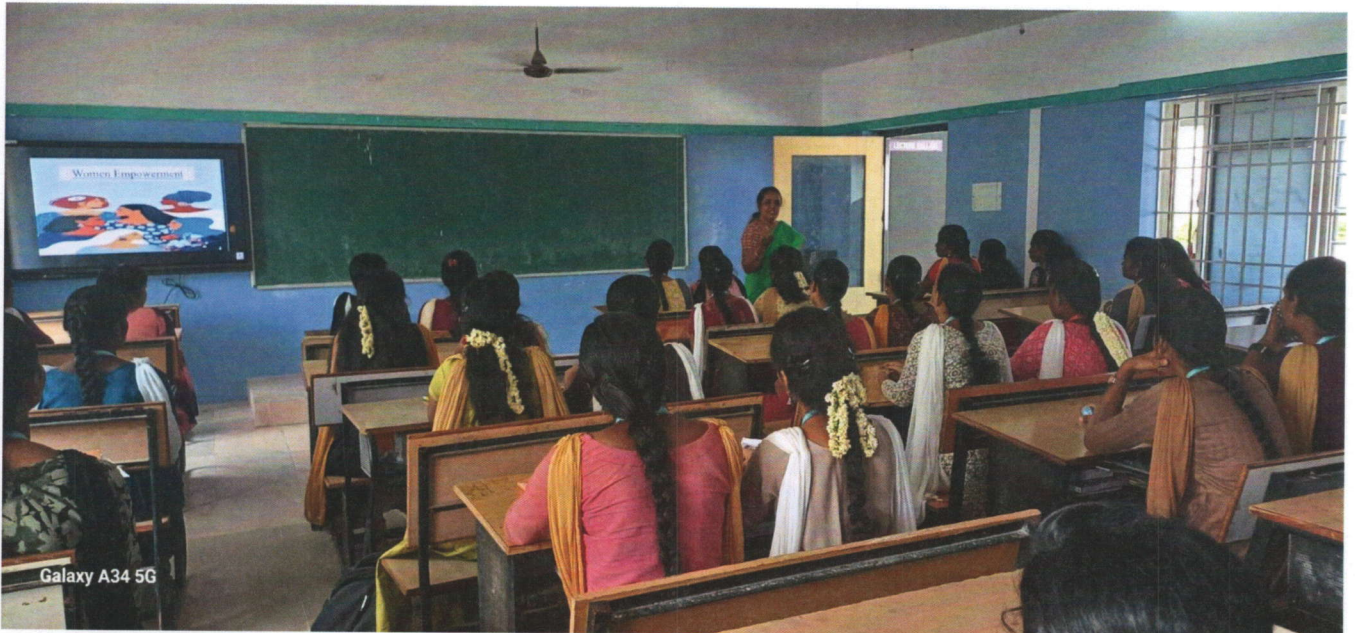

WOMEN EMPOWERMENT COUNSELING – ORIENTATION FOR STUDENTS

Dr. K. MAHADEVAN, B.E., M.E., Ph.D.,
PRINCIPAL
CMS COLLEGE OF ENGINEERING,
NAMAKKAL - 637 003.