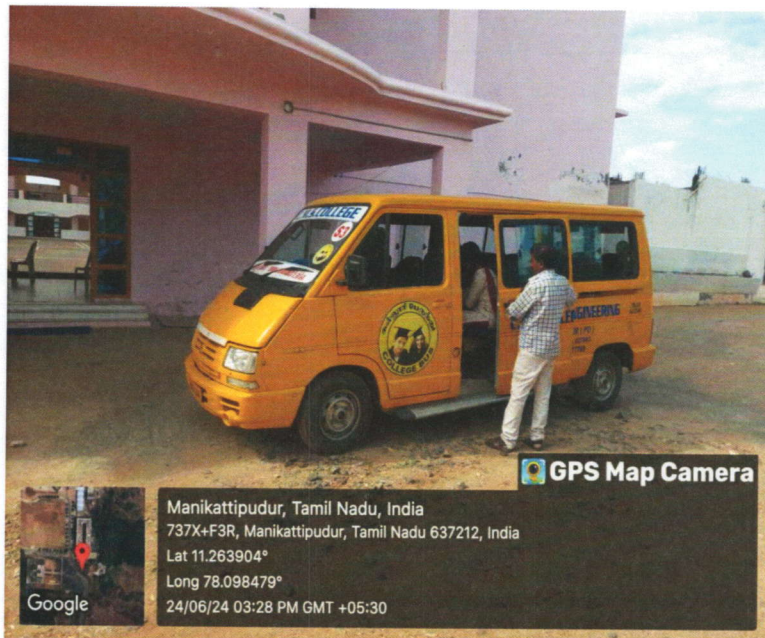

MEDICAL VAN FOR GIRLS STUDENTS

Dr. K. MAHADEVAN, B.E., M.E., Ph.D.,
PRINCIPAL
CMS COLLEGE OF ENGINEERING,
NAMAKKAL - 637 003.