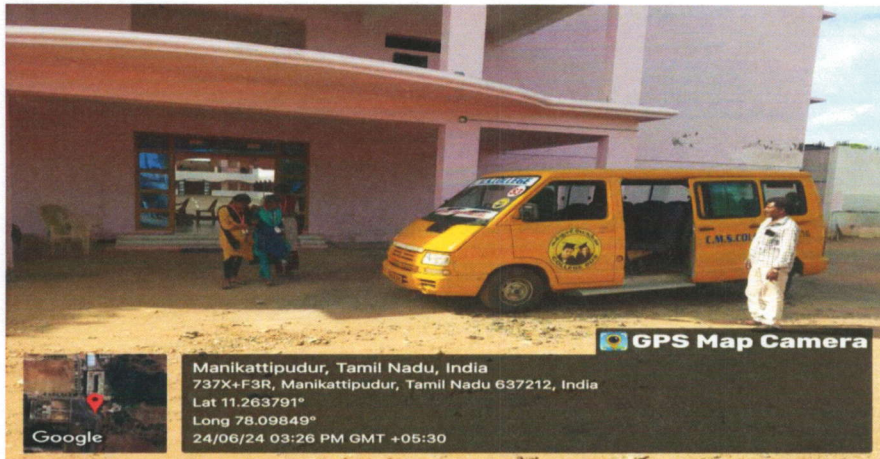

Dr. K. MAHADEVAN, B.E.,M.E.,Ph.D.,
PRINCIPAL
CMS COLLEGE OF ENGINEERING,
NAMAKKAL - 637 003.